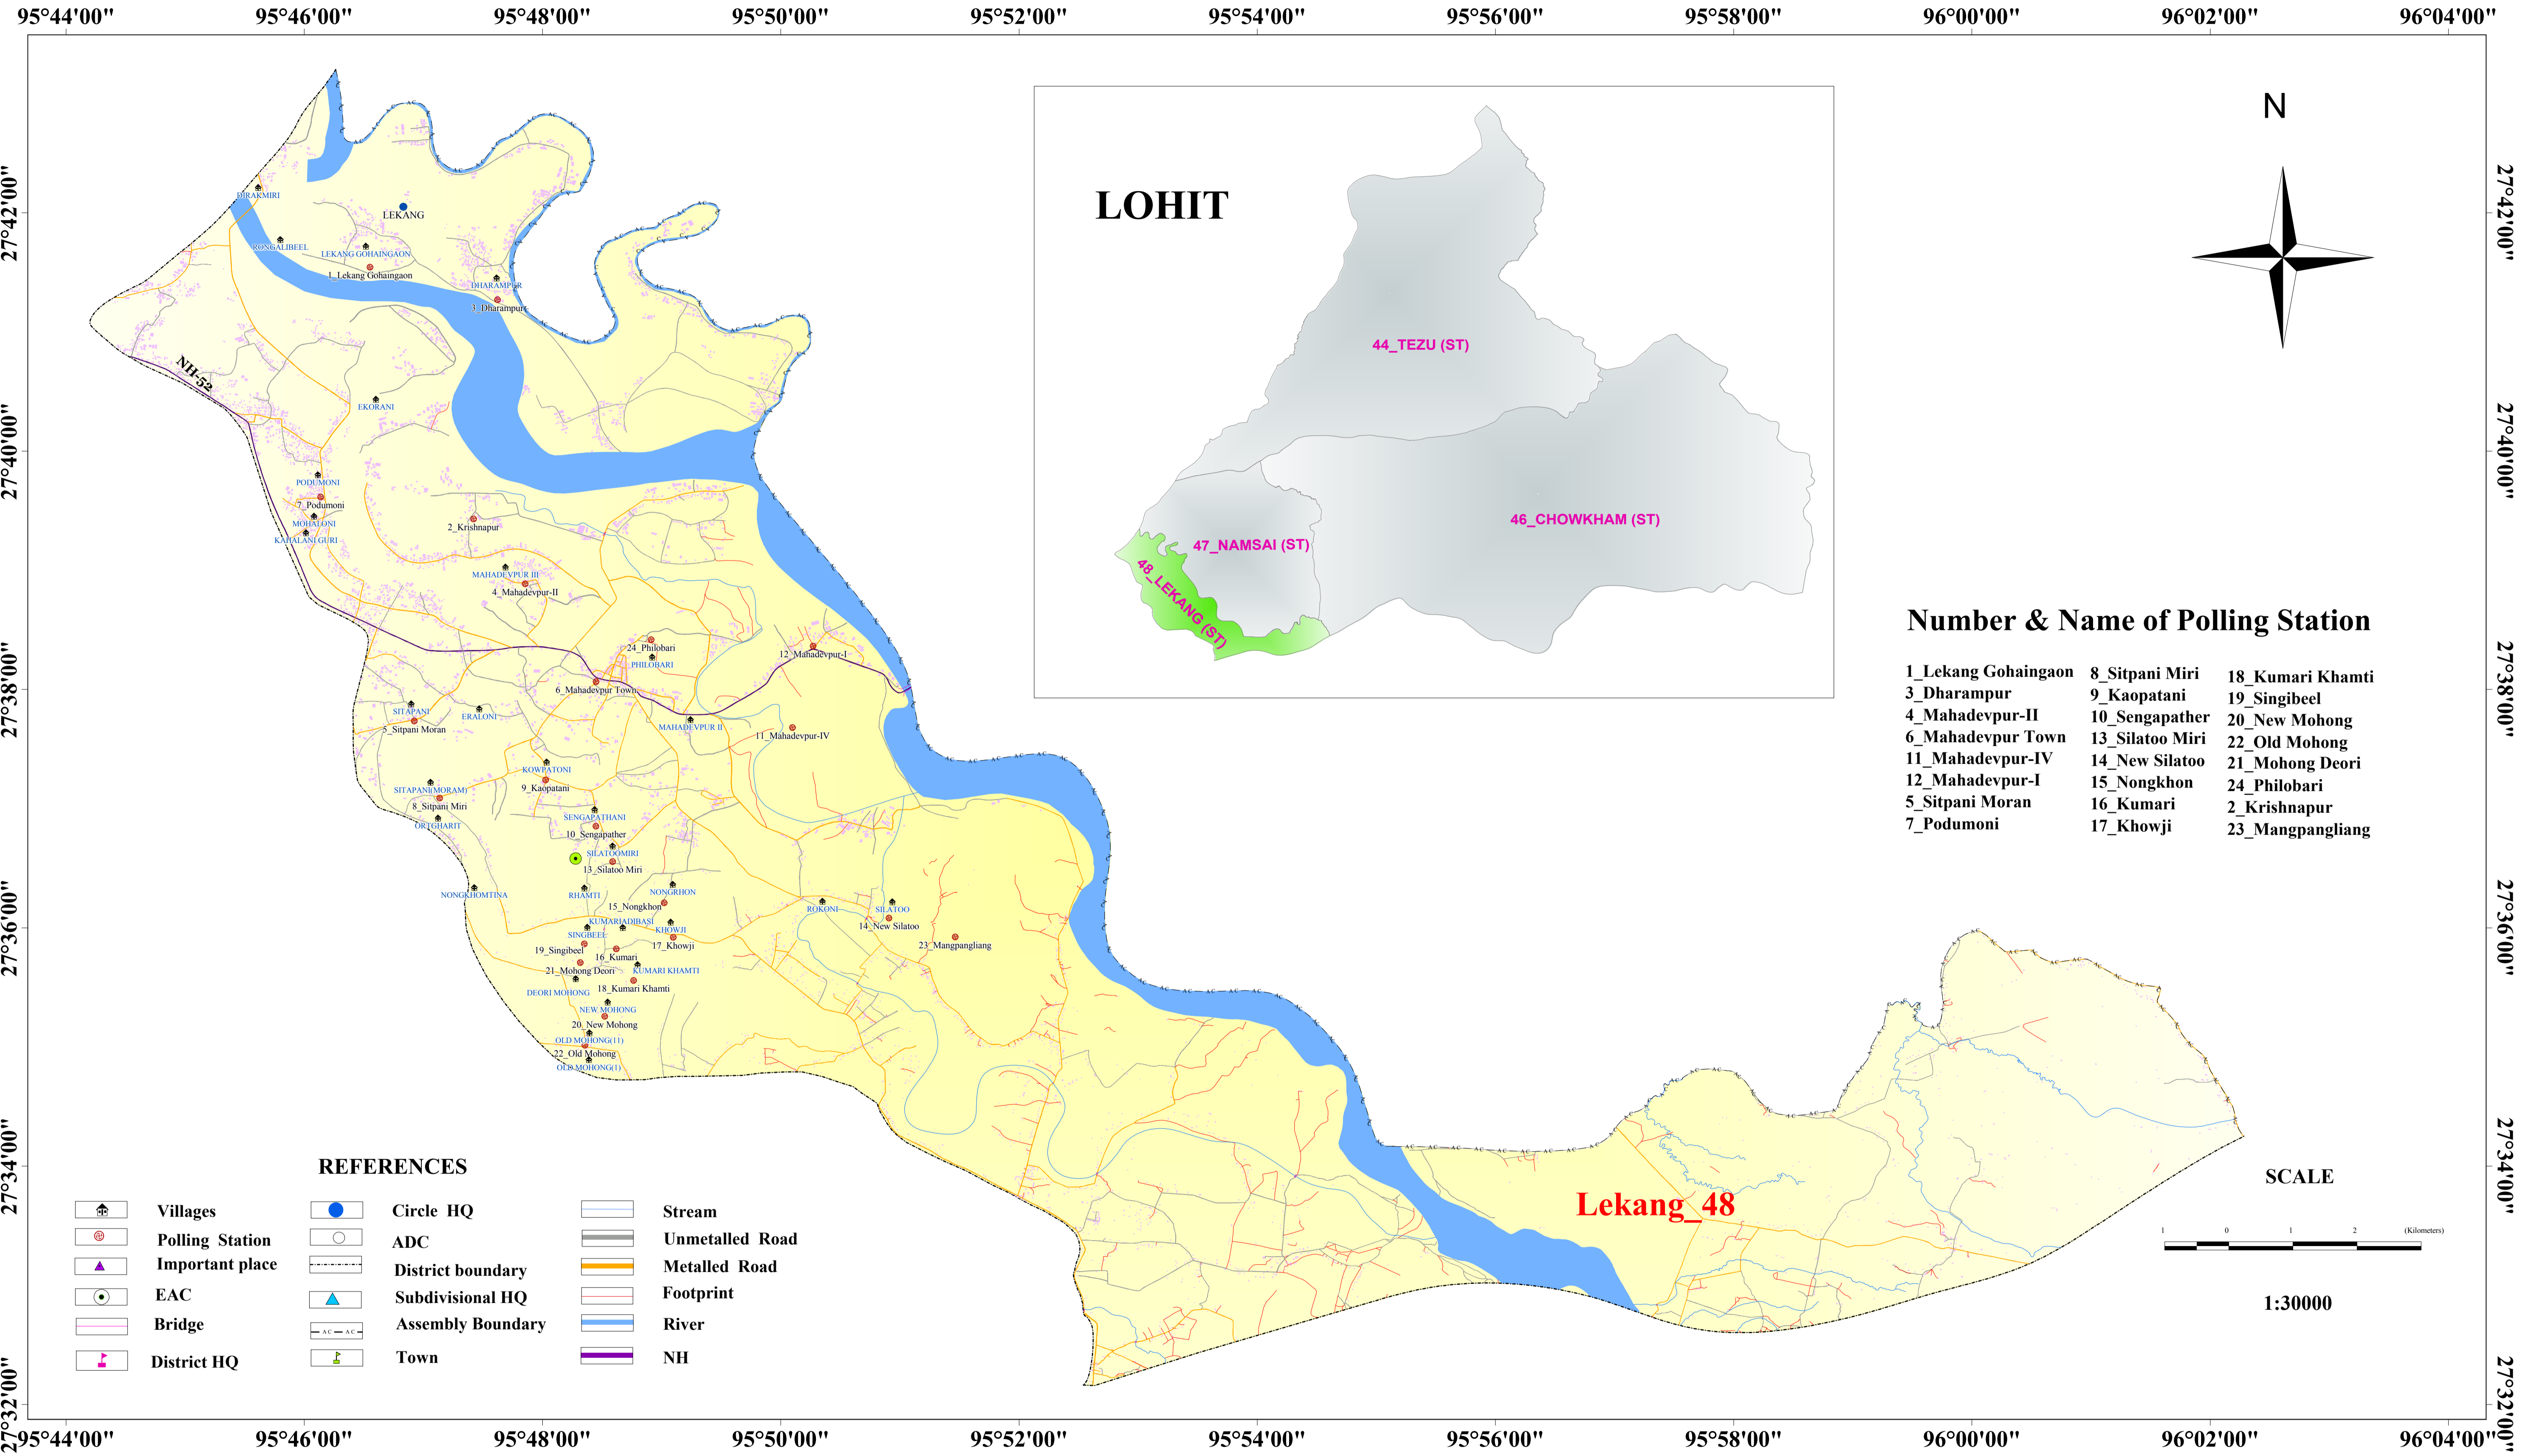

48 - LEKANG - (ST) ASSEMBLY CONSTITUENCY ARUNACHAL PRADESH

Number & Name of Polling Station

1_Lekang Gohaingaon	8_Sitpani Miri	18_Kumari Khanti
3_Dharampur	9_Kaopatani	19_Singibeeel
4_Mahadevpur-II	10_Sengapather	20_New Mohong
6_Mahadevpur Town	13_Silatoo Miri	22_Old Mohong
11_Mahadevpur-IV	14_New Silatoo	21_Mohong Deori
12_Mahadevpur-I	15_Nongkhon	24_Philbari
5_Sitpani Moran	16_Kumari	2_Krishnapur
7_Podumoni	17_Khowji	23_Mangpangliang

REFERENCES

	Villages		Circle HQ		Stream
	Polling Station		ADC		Unmetalled Road
	Important place		District boundary		Metalled Road
	EAC		Subdivisional HQ		Footprint
	Bridge		Assembly Boundary		River
	District HQ		Town		NH

SCALE