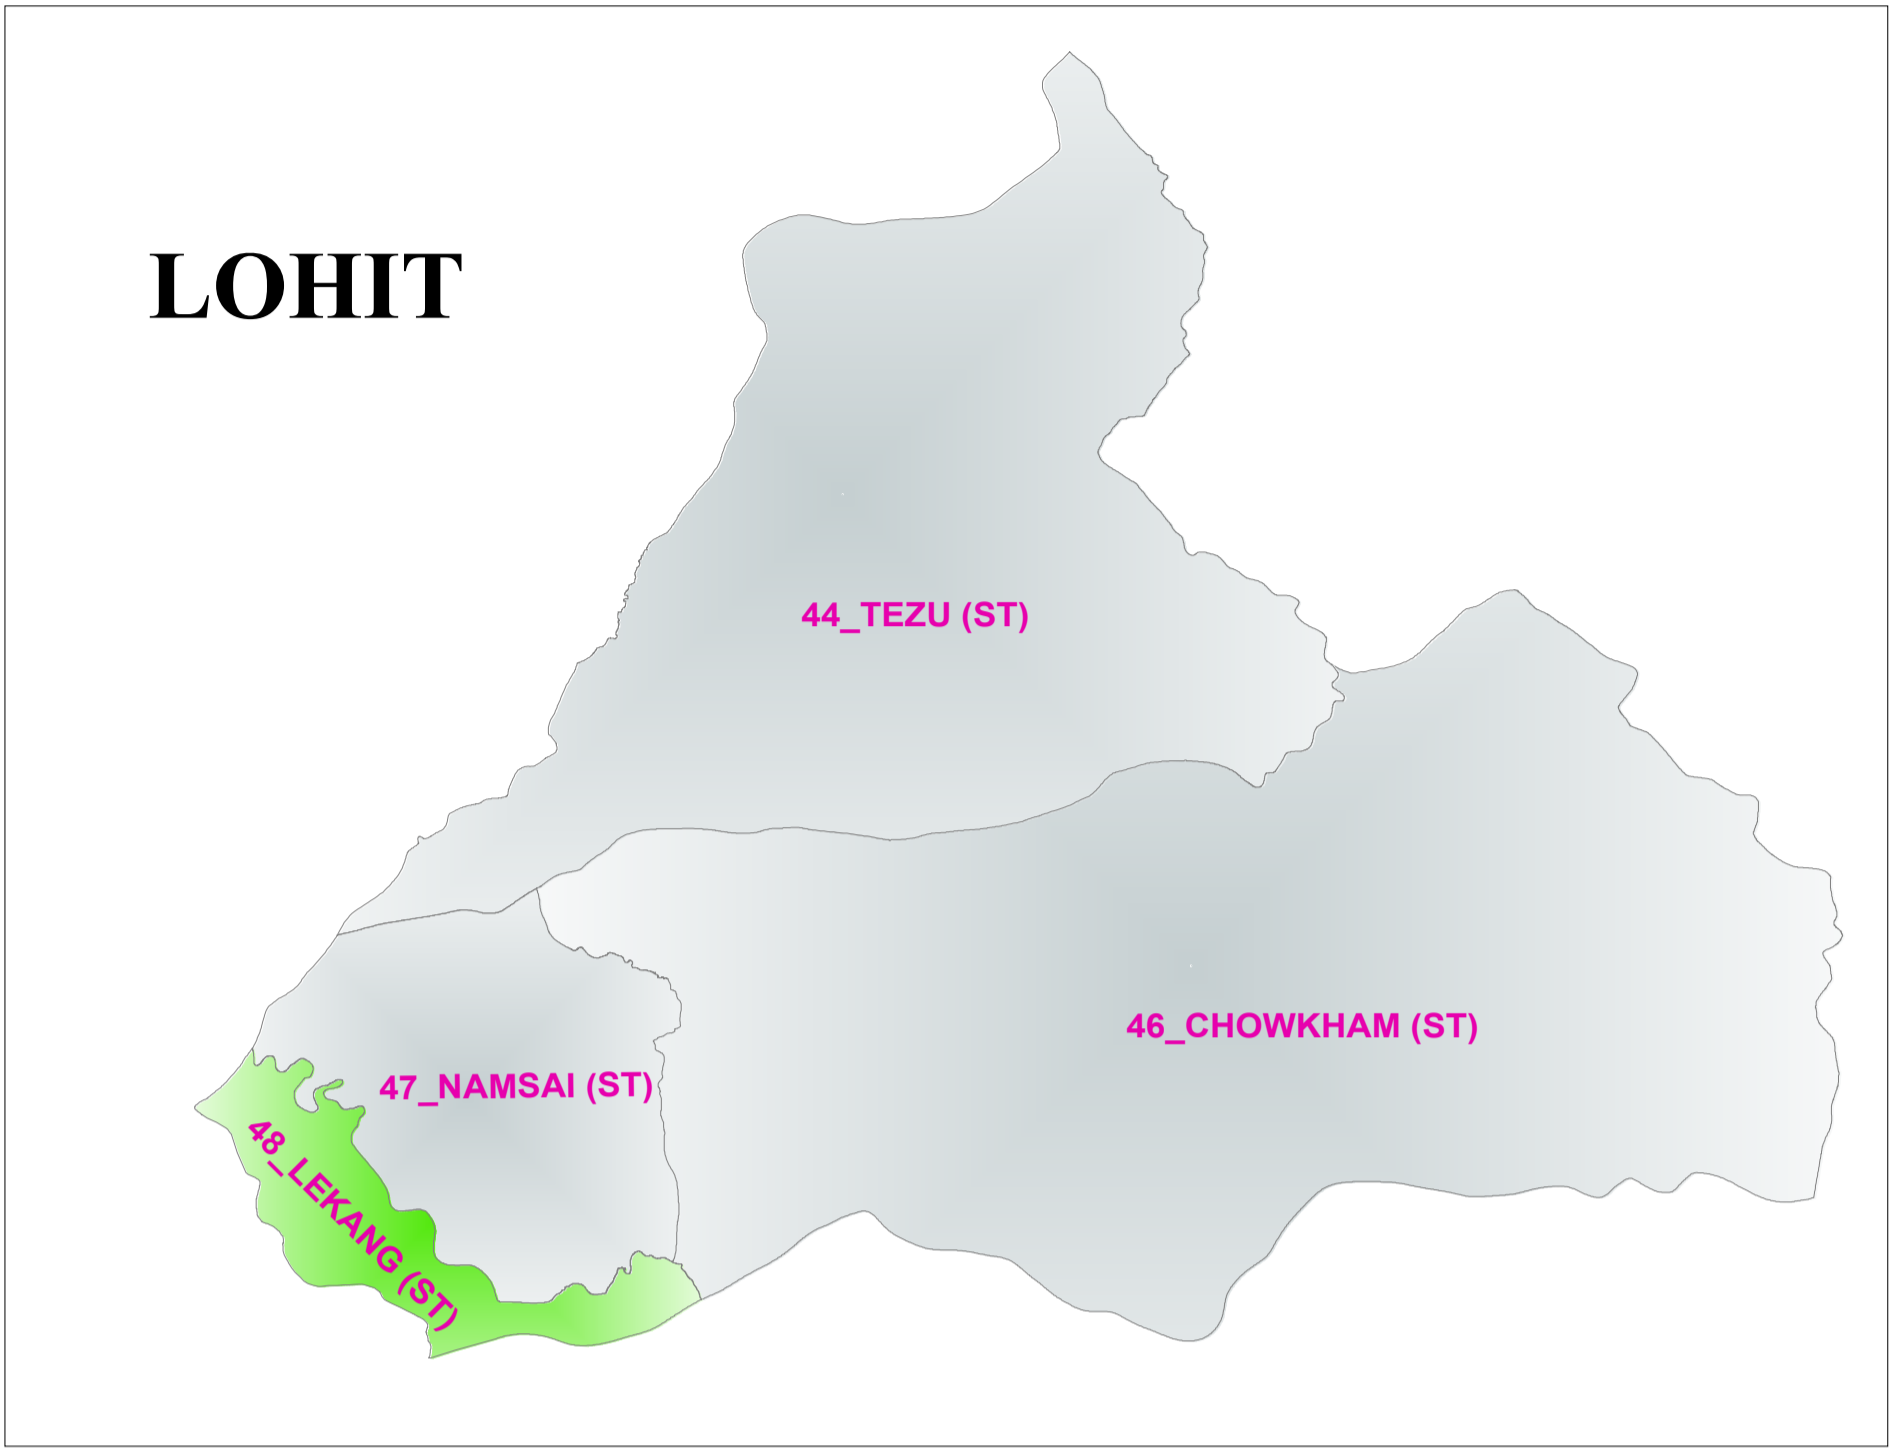

48 - LEKANG - (ST) ASSEMBLY CONSTITUENCY ARUNACHAL PRADESH

Number & Name of Polling Station

1_Lekang Gohaingaon	8_Sitpani Miri	18_Kumari Khanti
3_Dharampur	9_Kaopatani	19_Singibeeel
4_Mahadevpur-II	10_Sengapather	20_New Mohong
6_Mahadevpur Town	13_Silatoo Miri	22_Old Mohong
11_Mahadevpur-IV	14_New Silatoo	21_Mohong Deori
12_Mahadevpur-I	15_Nongkhon	24_Philbari
5_Sitpani Moran	16_Kumari	2_Krishnapur
7_Podumoni	17_Khowji	23_Mangpangliang

REFERENCES

	Villages		Circle HQ		Stream
	Polling Station		ADC		Unmetalled Road
	Important place		District boundary		Metalled Road
	EAC		Subdivisional HQ		Footprint
	Bridge		Assembly Boundary		River
	District HQ		Town		NH

SCALE