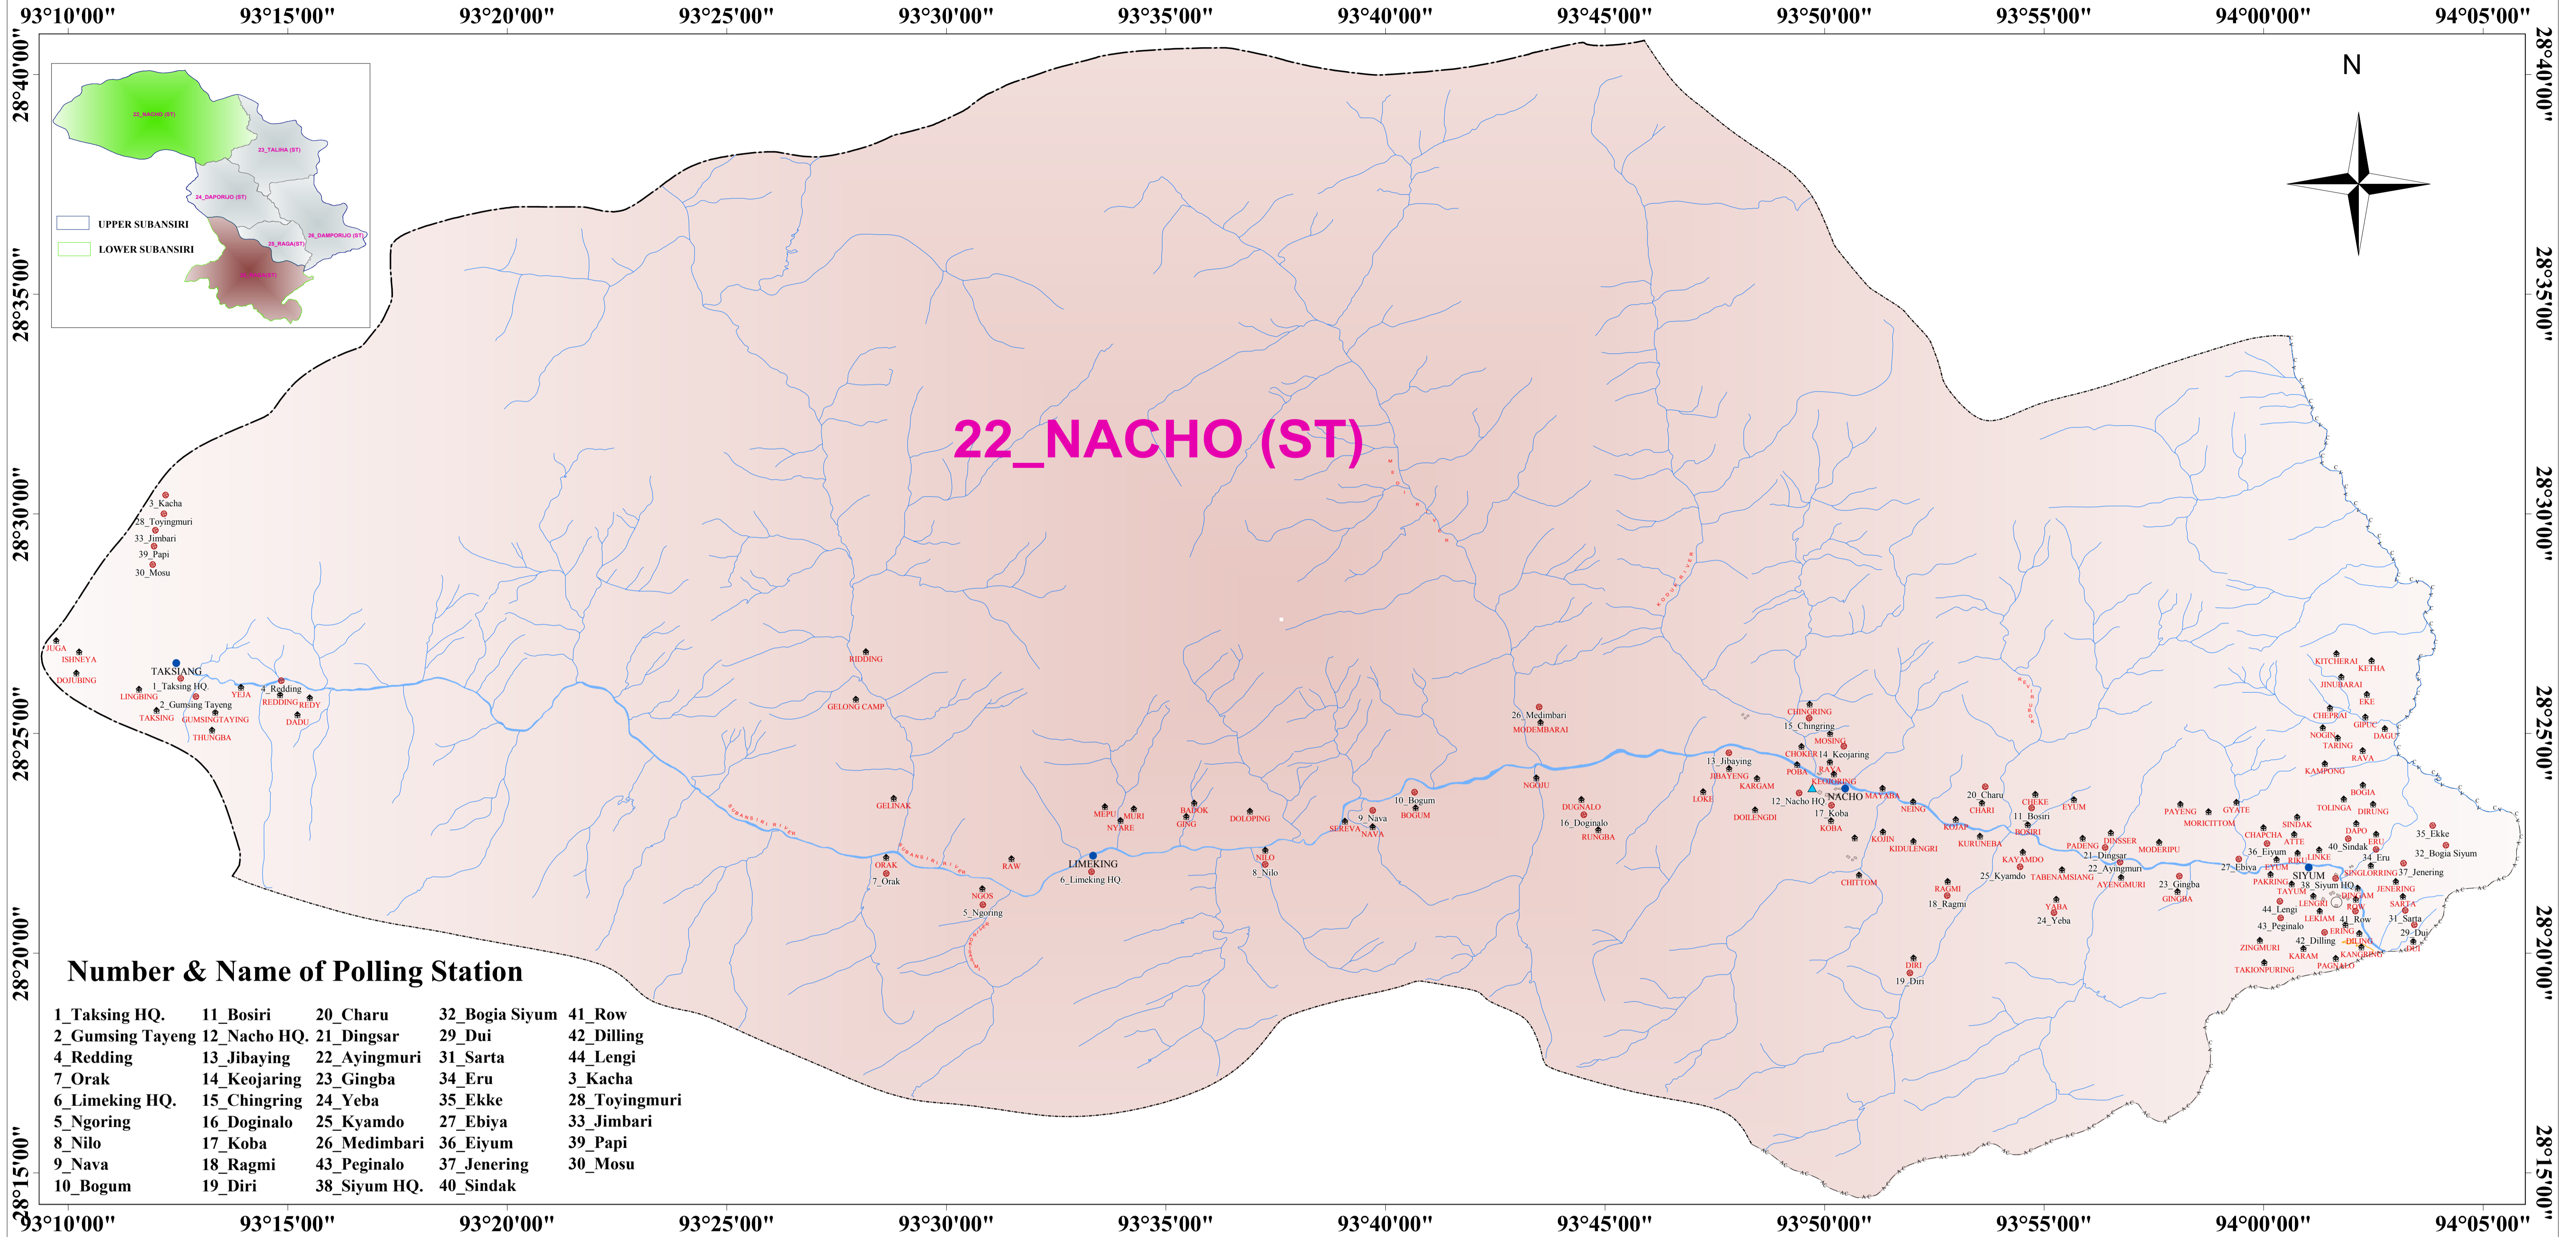

# 22 - NACHO - (ST) ASSEMBLY CONSTITUENCY

## ARUNACHAL PRADESH

22\_NACHO (ST)

### Number & Name of Polling Station

1_Taksing HQ.	11_Bosiri	20_Charu	32_Bogia Siyum	41_Row
2_Gumsing Tayeng	12_Nacho HQ.	21_Dingsar	29_Dui	42_Dilling
4_Redding	13_Jibaying	22_Ayingmuri	31_Sarta	44_Lengi
7_Orak	14_Keojaring	23_Gingba	34_Eru	3_Kacha
6_Limeking HQ.	15_Chingring	24_Yeba	35_Ekke	28_Toyingmuri
5_Ngoring	16_Doginalo	25_Kyamdo	27_Ebiya	33_Jimbari
8_Nilo	17_Koba	26_Medimbari	36_Eiyum	39_Papi
9_Nava	18_Ragmi	43_Peginalo	37_Jenering	30_Mosu
10_Bogum	19_Diri	38_Siyum HQ.	40_Sindak	

### REFERENCES

	Villages		Circle HQ		Stream
	Polling Station		ADC		Unmetalled Road
	Important place		District boundary		Metalled Road
	EAC		Subdivisional HQ		Footprint
	Bridge		Assembly Boundary		River
	District HQ		Town		International Boundary